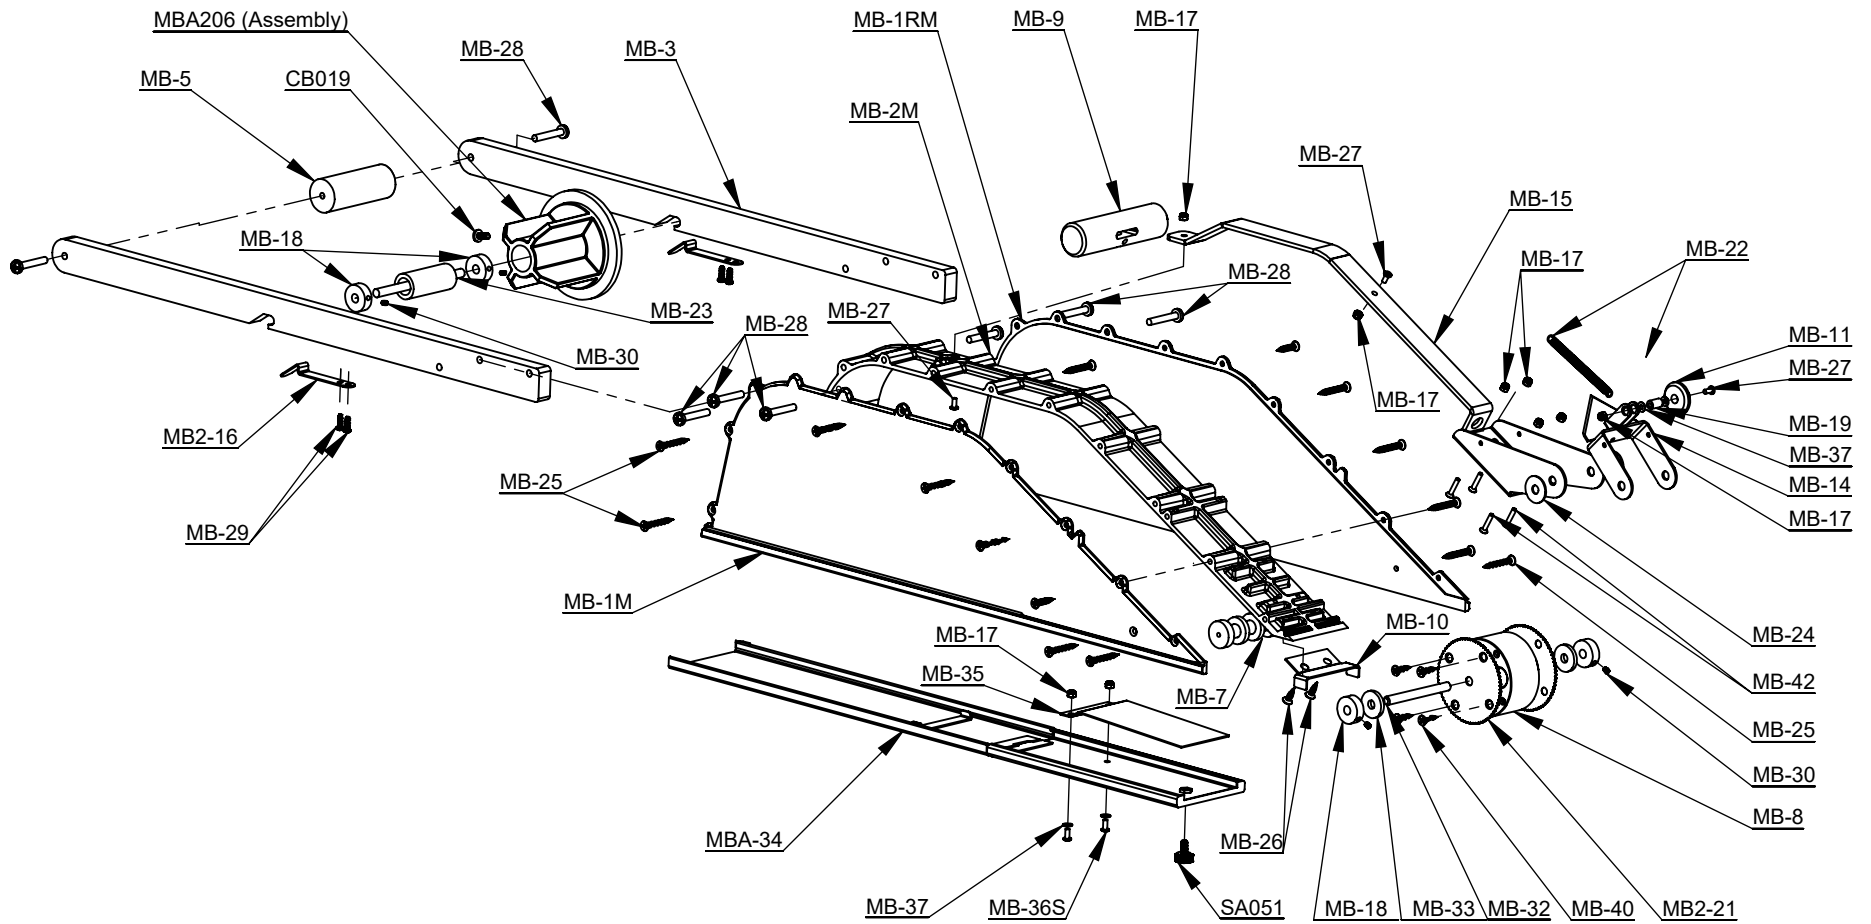

TAPEPRO

DRYWALL TOOLS

WMB-L Mud Box

Effective 2017