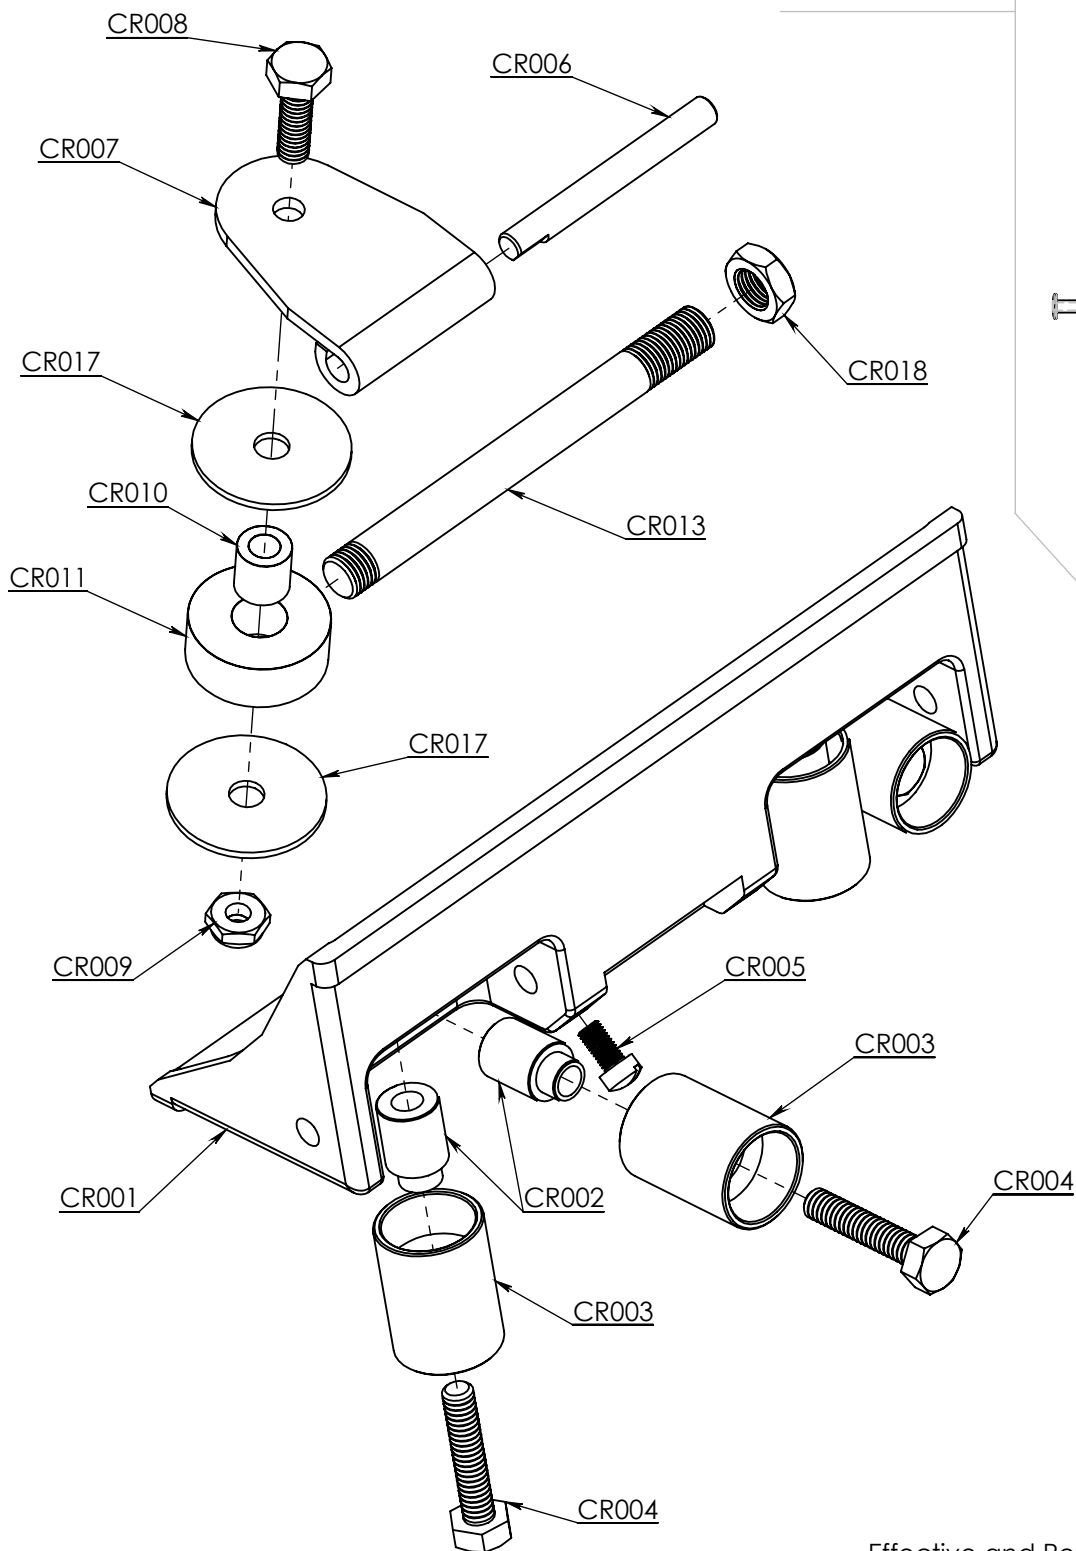

TAPEPRO

Corner Roller CR-H

CRA015