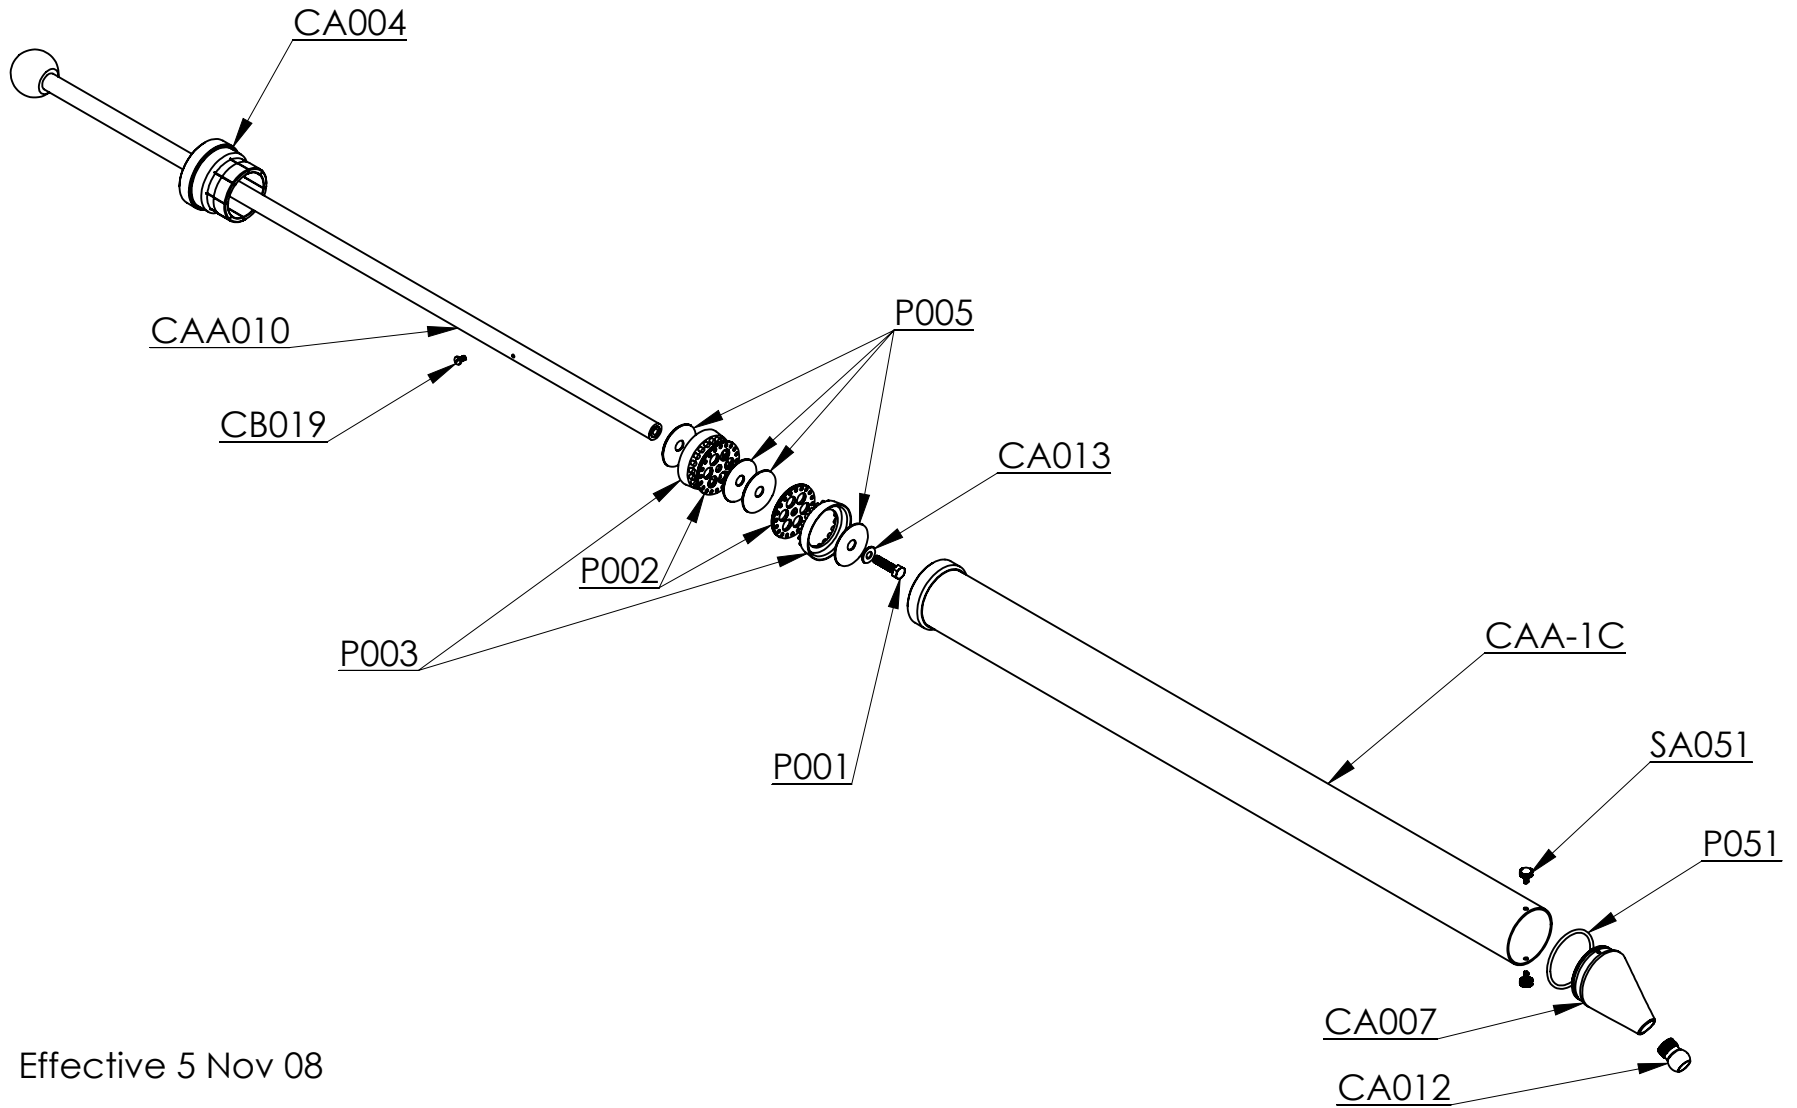

**TAPEPRO**  
DRYWALL TOOLS

**CA-T**  
Compound Applicator Tube

Effective 5 Nov 08