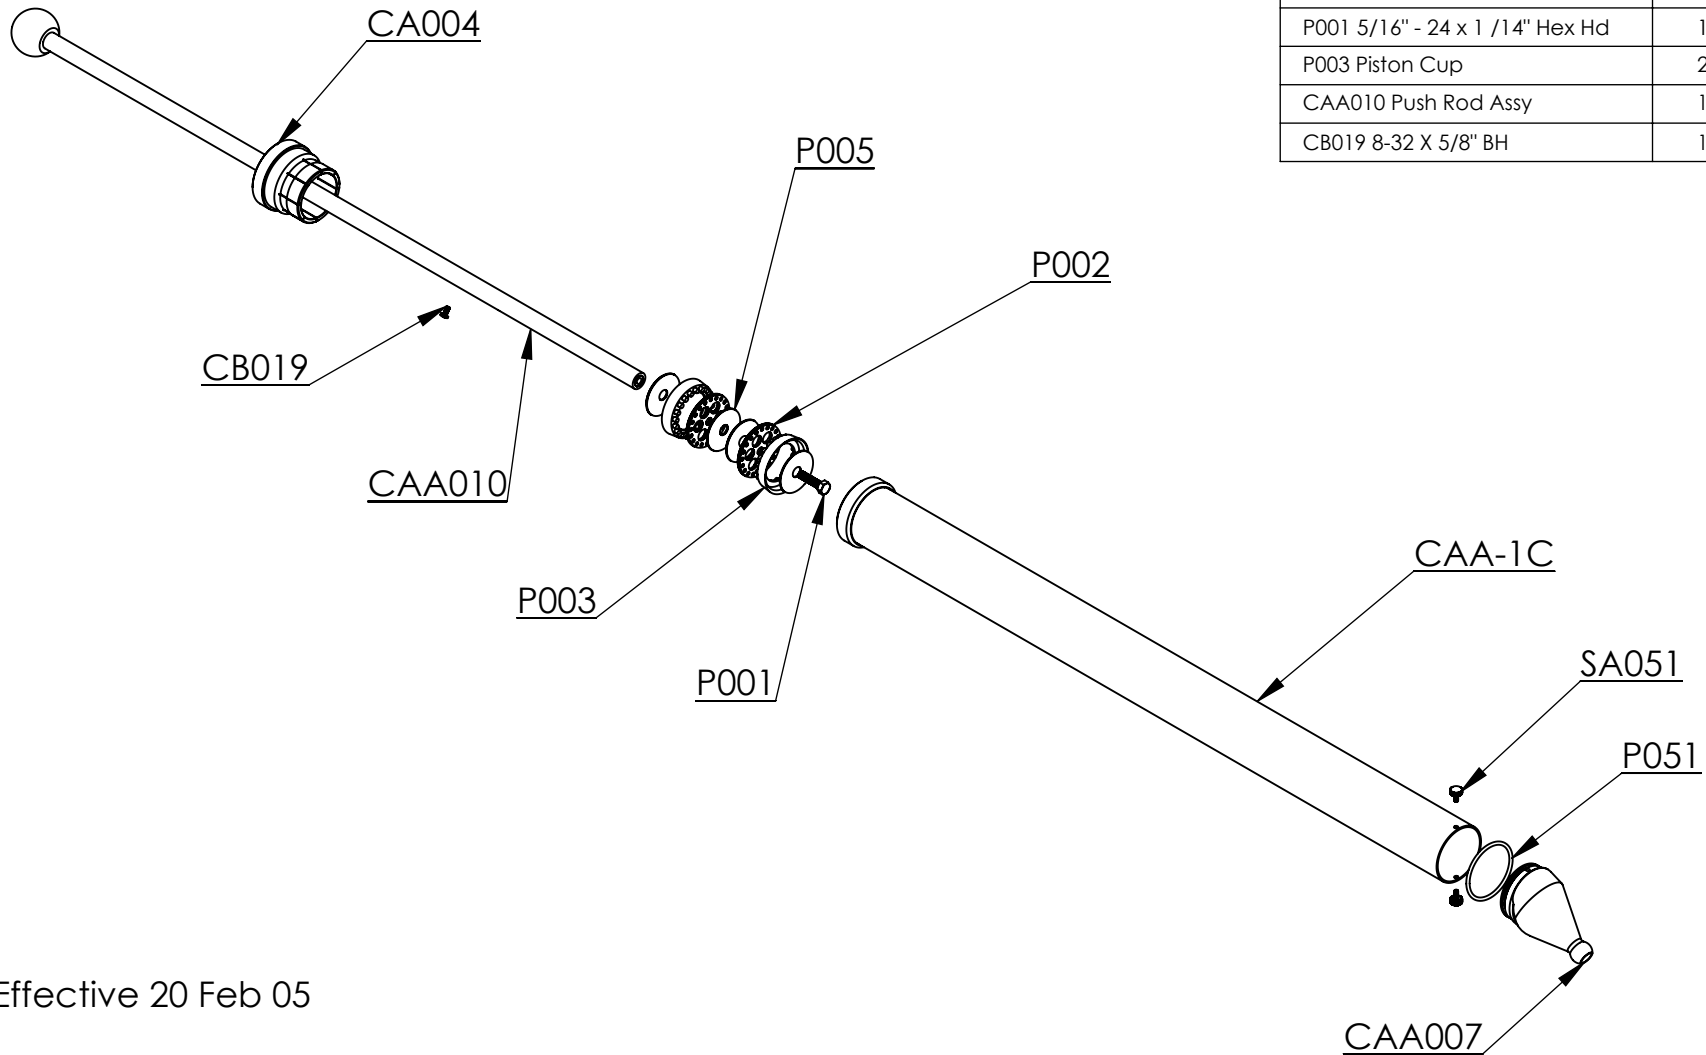

TAPEPRO

DRYWALL TOOLS

CA-T Compound Applicator Tube

Description	QTY.
CA004 End Cap	1
P005 Valve Disc	4
P002 Piston Disc	2
SA051 Thumb Screw	2
CAA-1C Main Tube Assy	1
CAA007 Nozzle	1
P051 O Ring	1
P001 5/16" - 24 x 1 /14" Hex Hd	1
P003 Piston Cup	2
CAA010 Push Rod Assy	1
CB019 8-32 X 5/8" BH	1