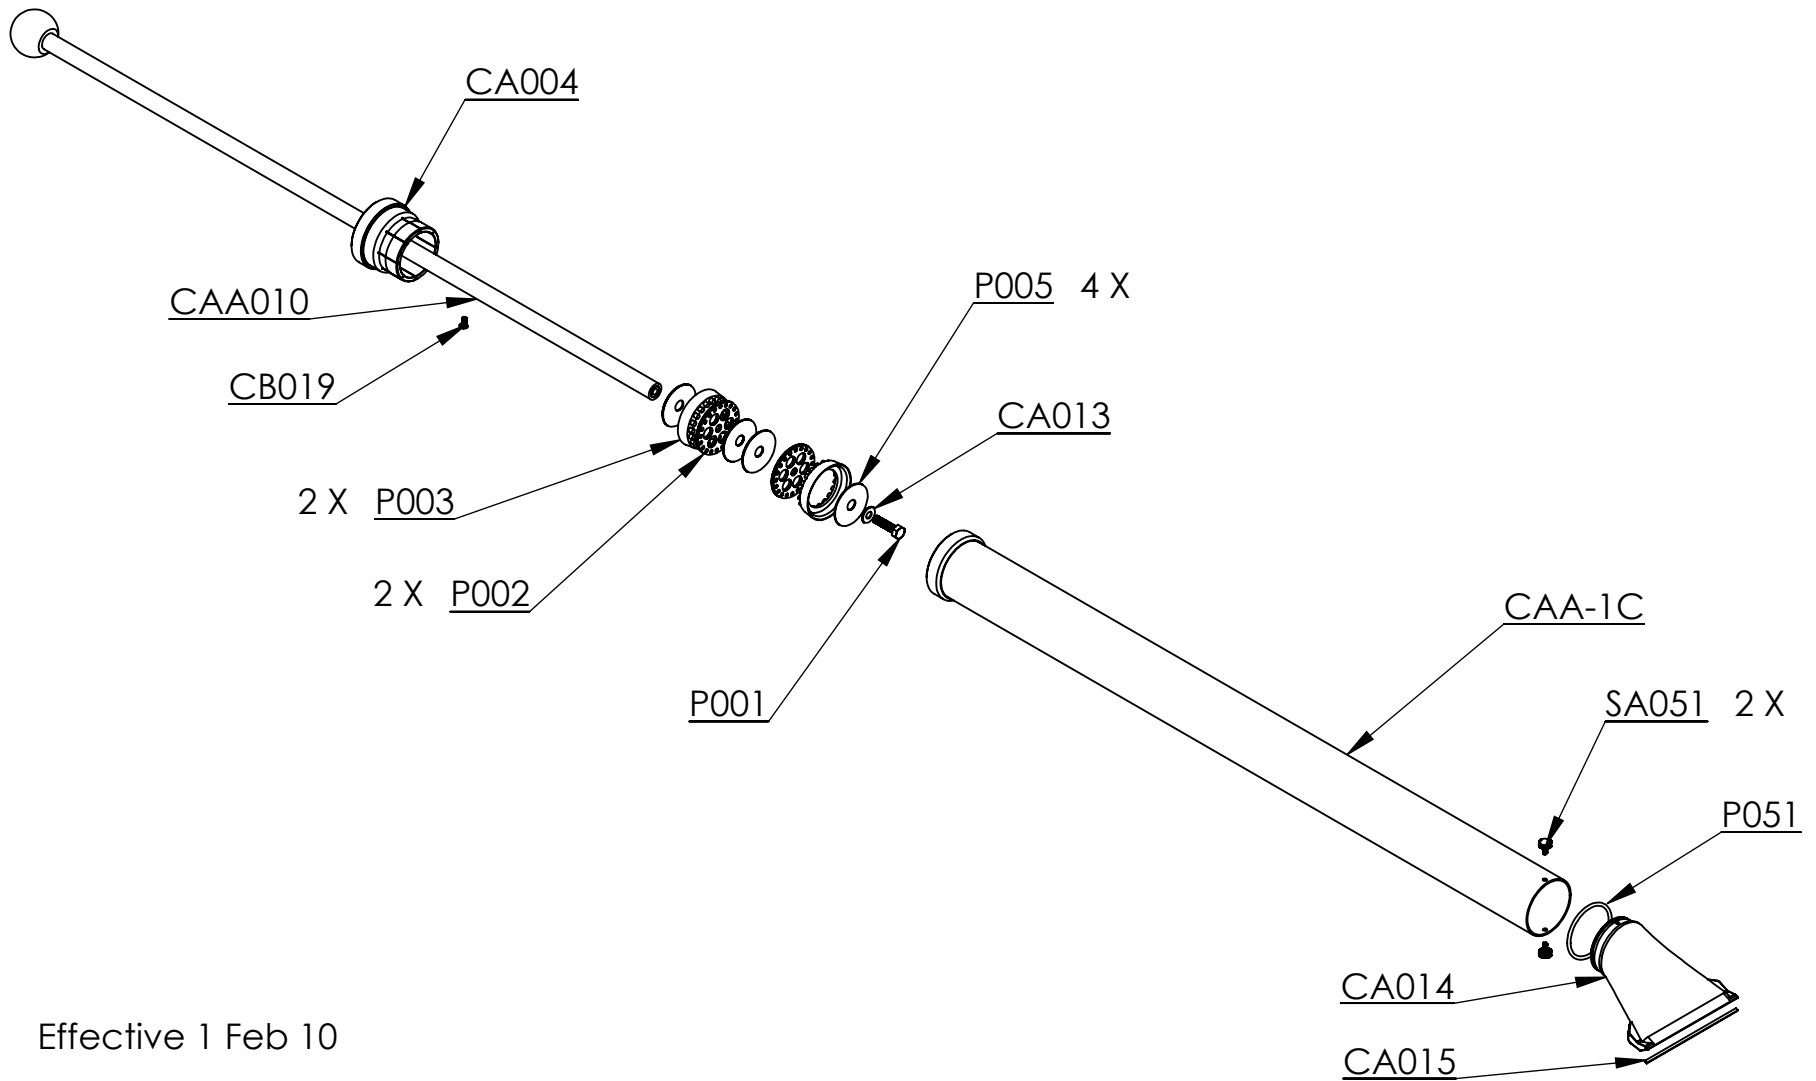

TAPEPRO
DRYWALL TOOLS

FA-CT
Flat Applicator Compound Tube

Effective 1 Feb 10