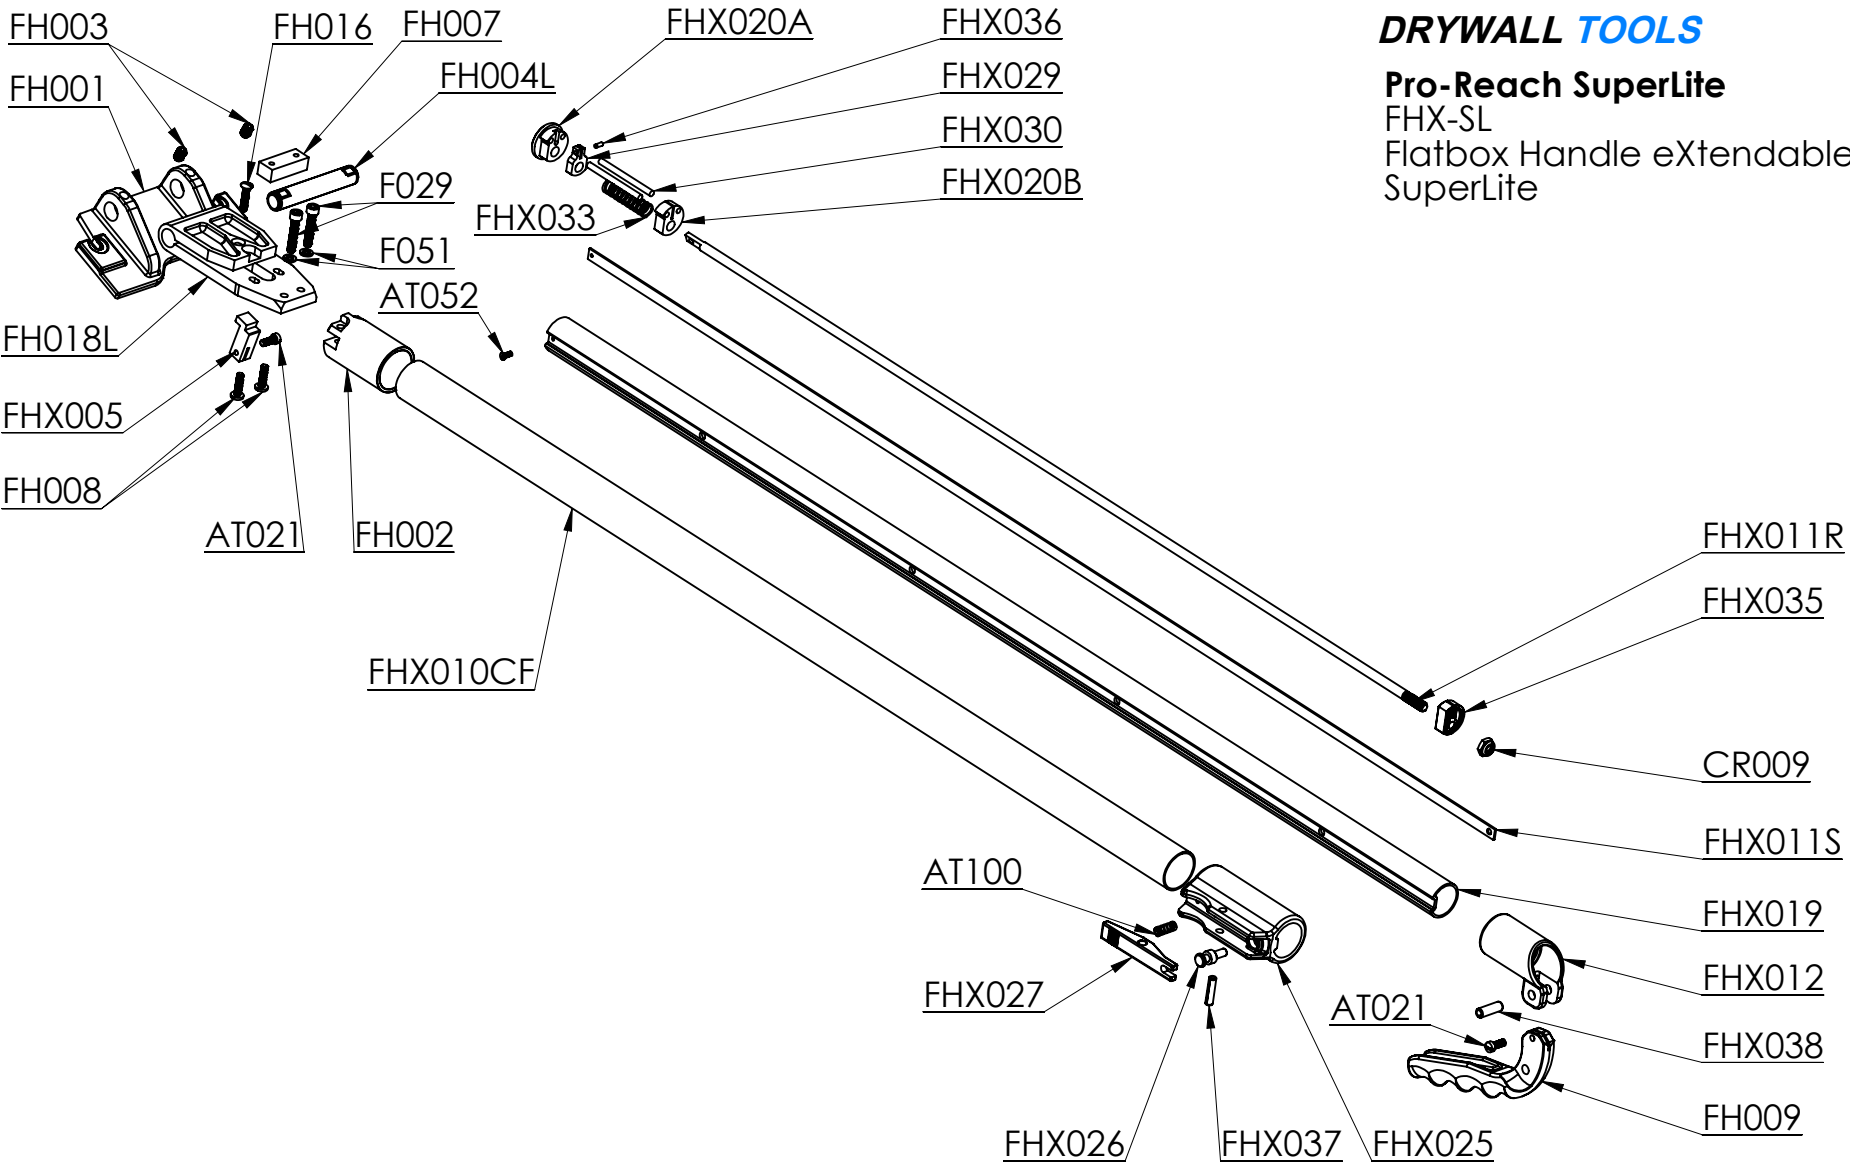

TAPEPRO
DRYWALL TOOLS

Pro-Reach SuperLite
 FHX-SL
 Flatbox Handle eXtendable
 SuperLite

Correct as at 10/2015