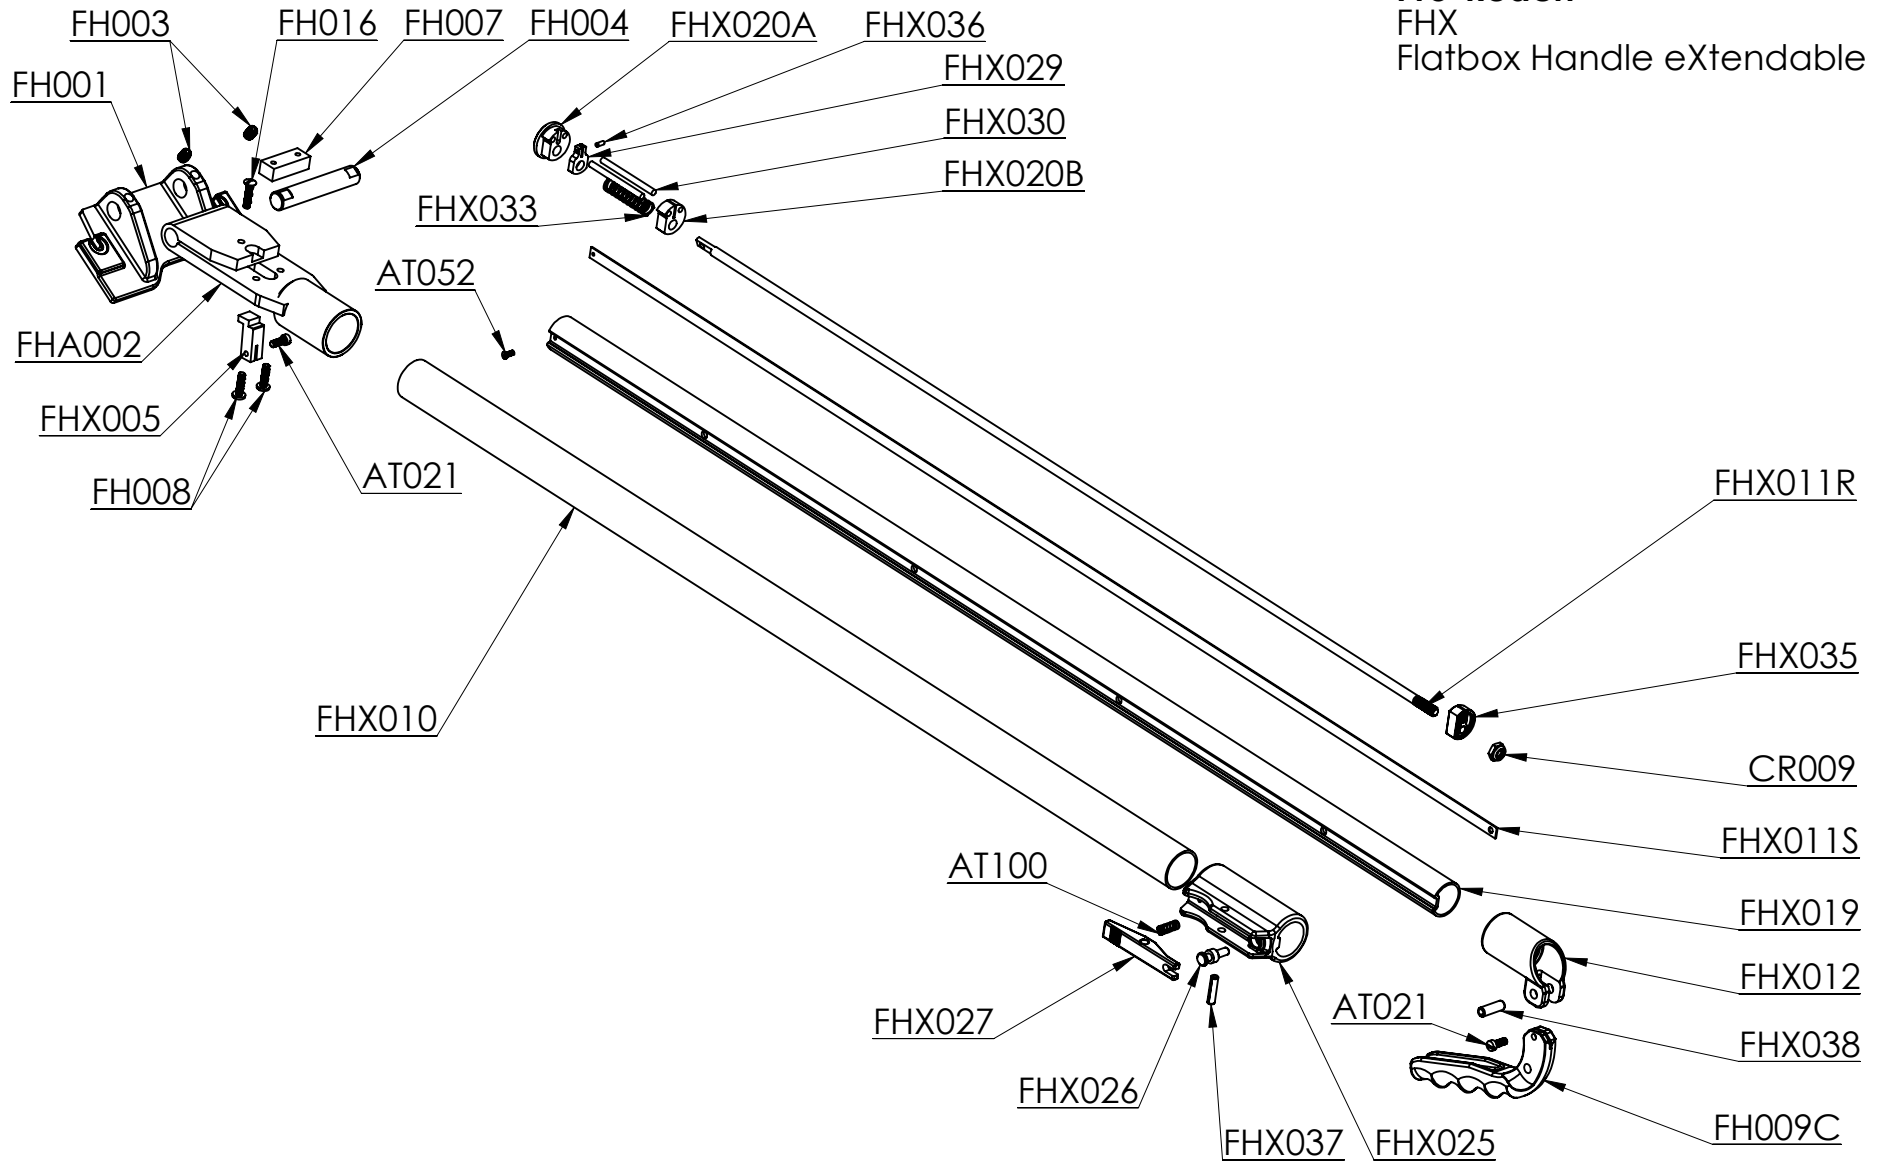

TAPEPRO

DRYWALL TOOLS

Pro-Reach
 FHX
 Flatbox Handle eXtendable

Correct as at 8 April 2009