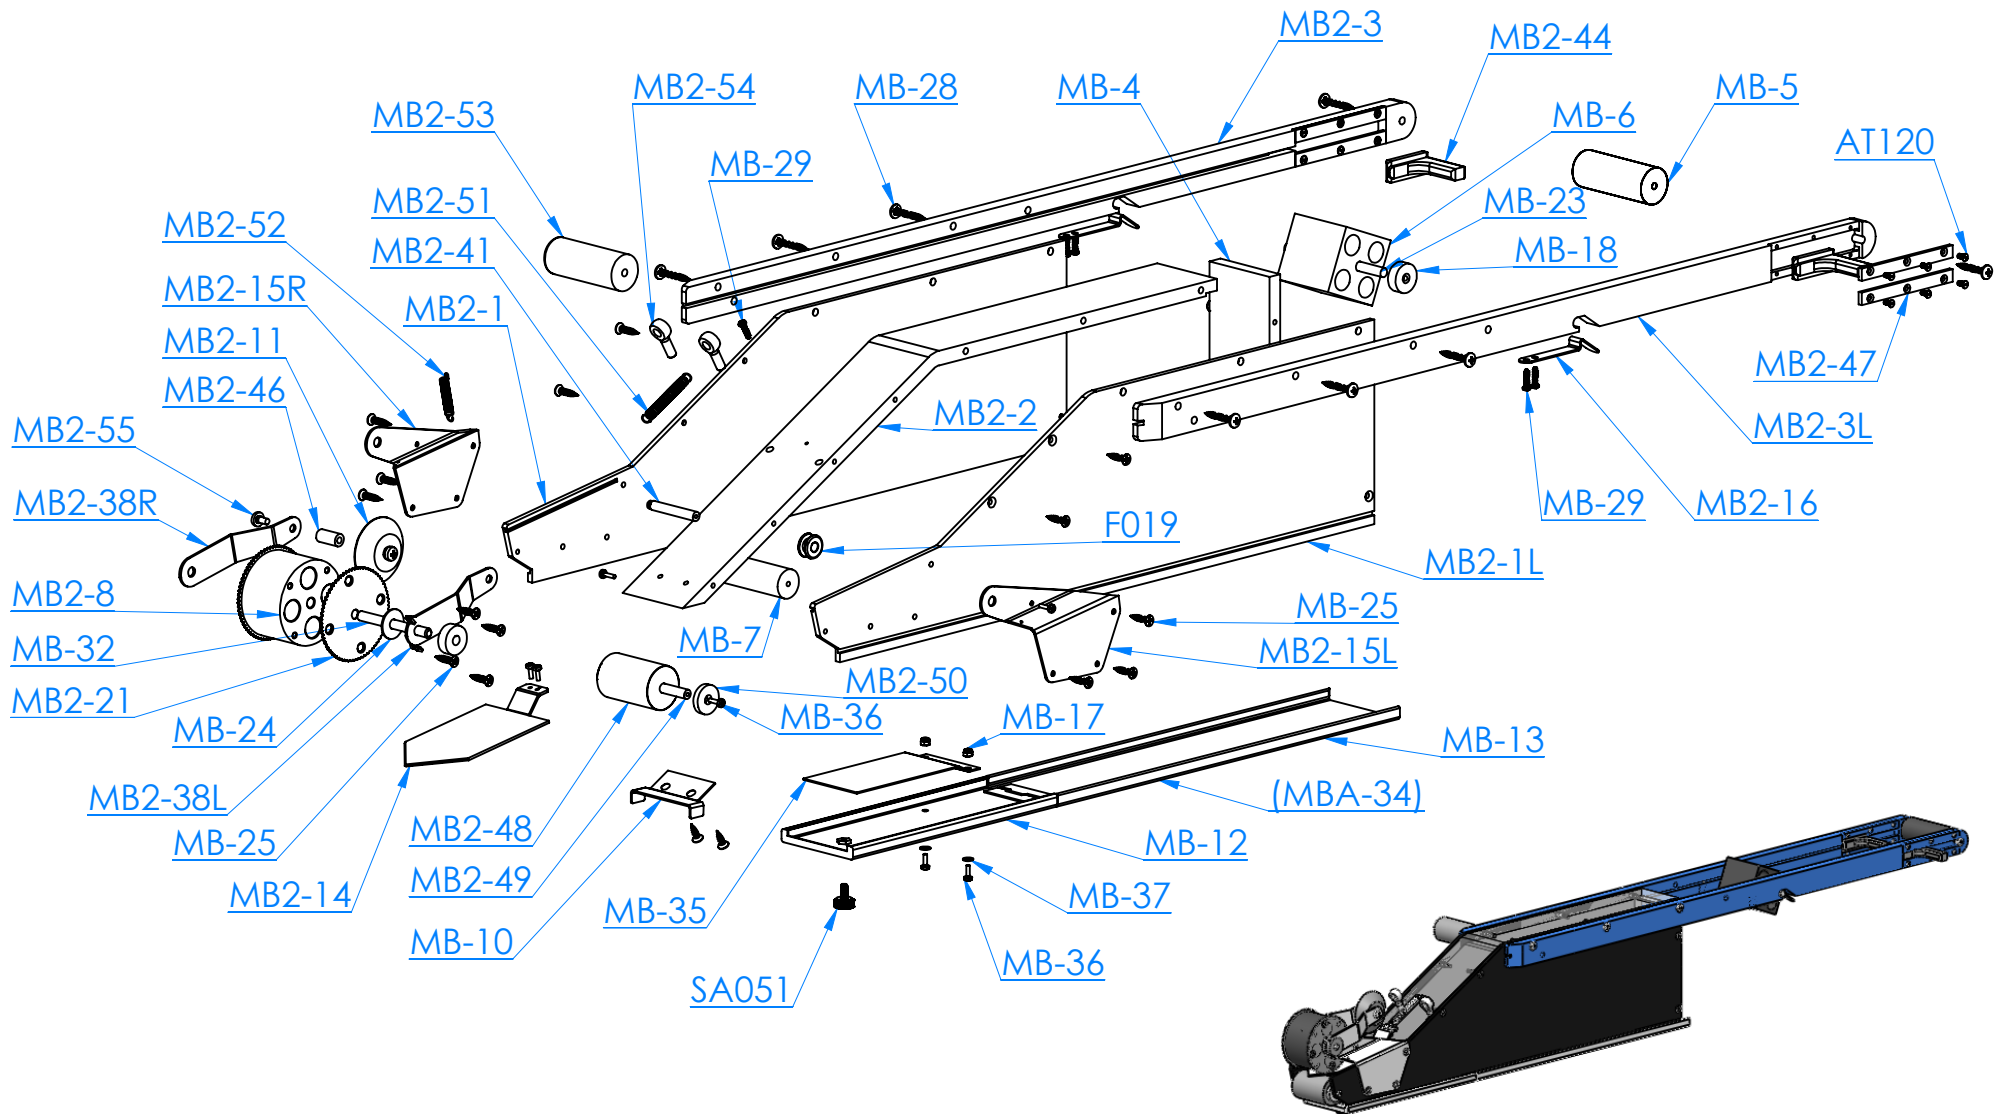

# TAPEPRO

DRYWALL TOOLS  
Mud Box Pro

Correct as at 17 Oct 2007