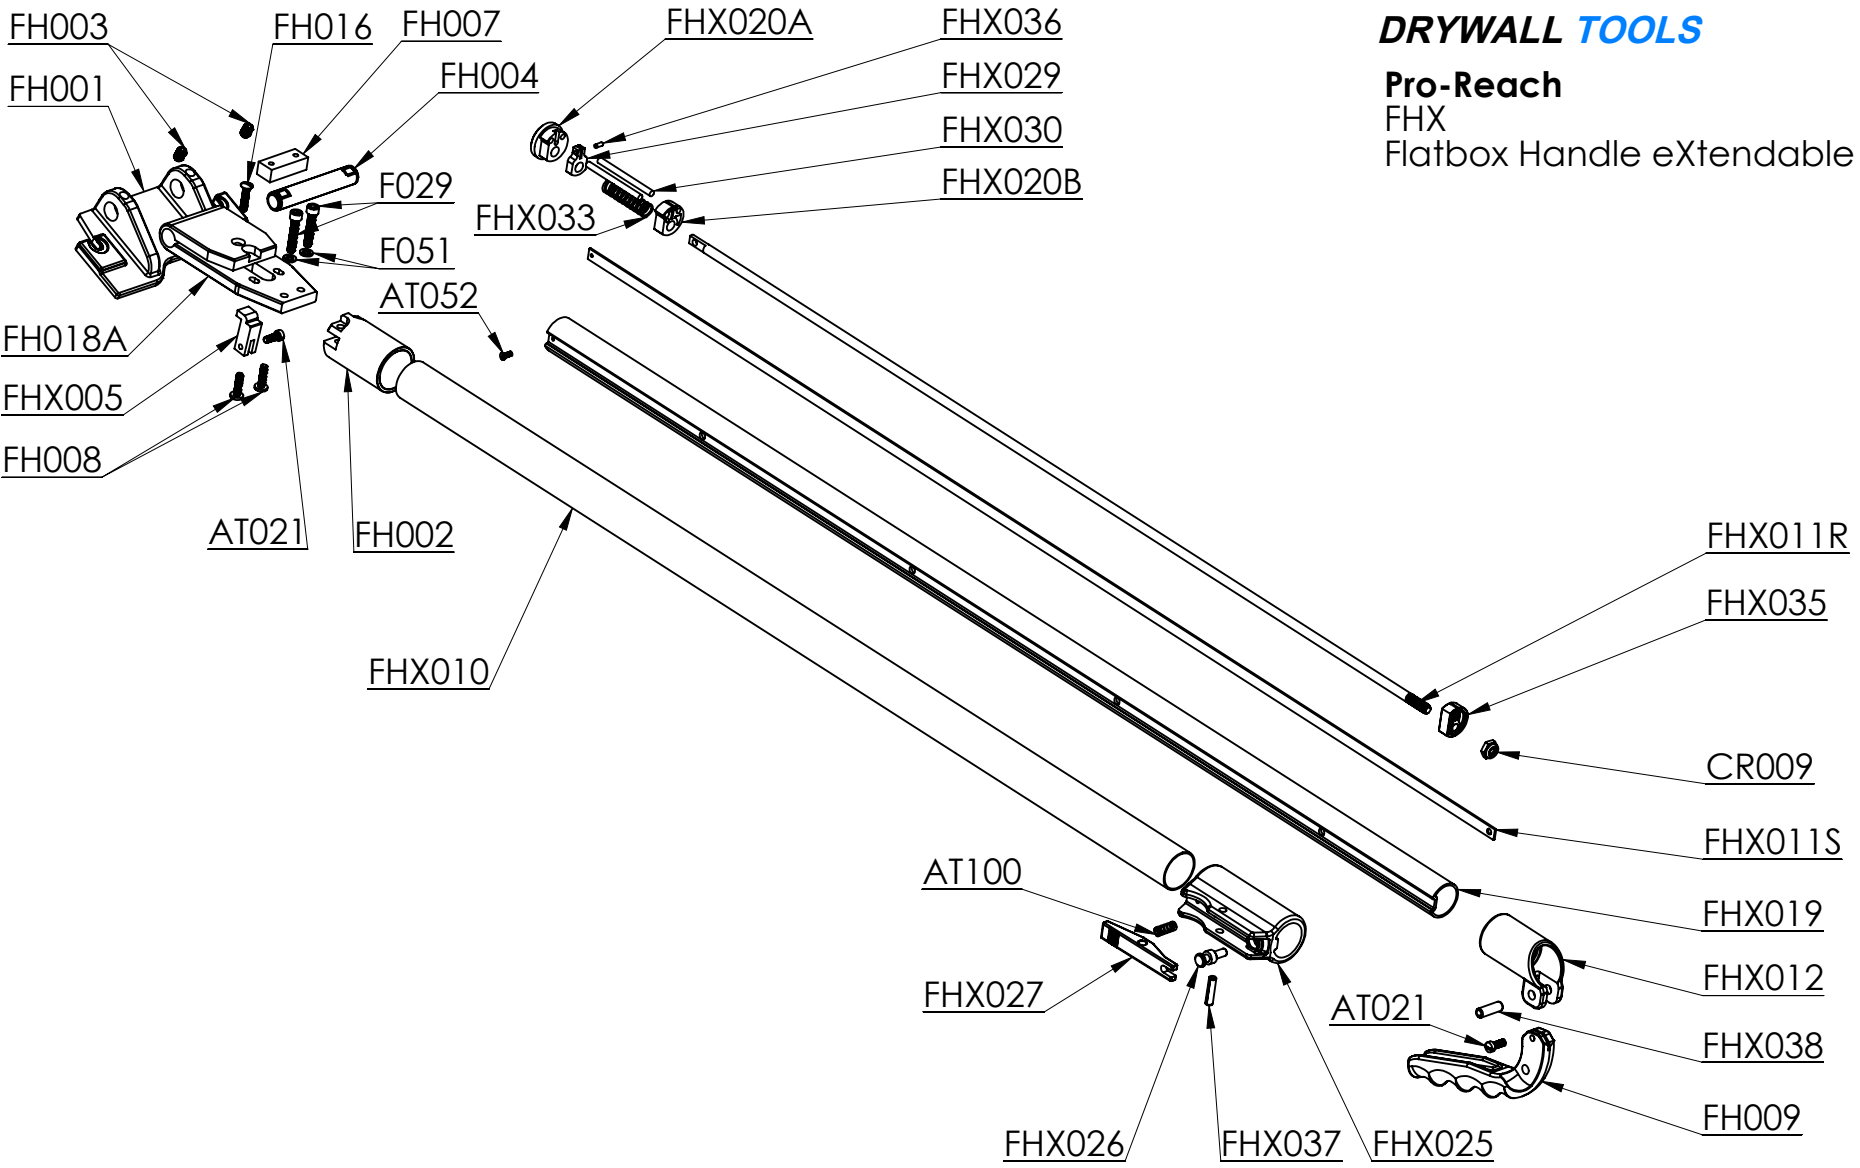

TAPEPRO

DRYWALL TOOLS

Pro-Reach
 FHX
 Flatbox Handle eXtendable

Correct as at 2015